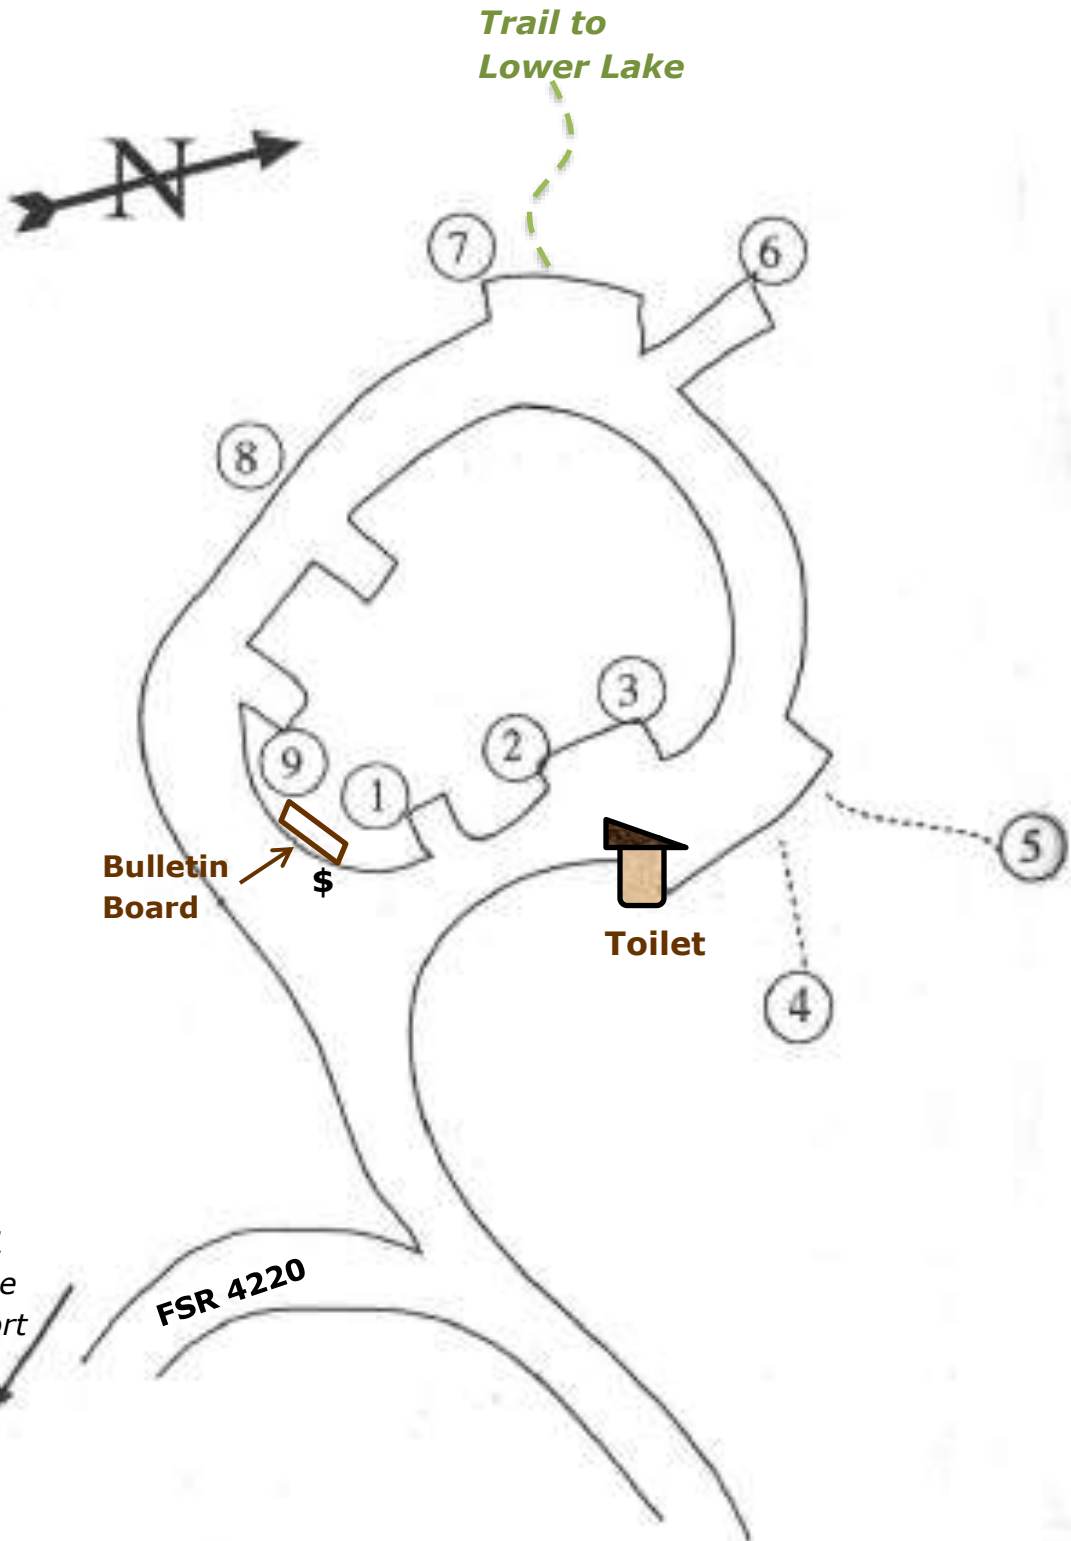

Lower Lake Campground

*Trail to
Lower Lake*

**Bulletin
Board**

\$

Toilet

*A little less than 1
1/4 miles to Olallie
Lake and the resort
store!*

FSR 4220